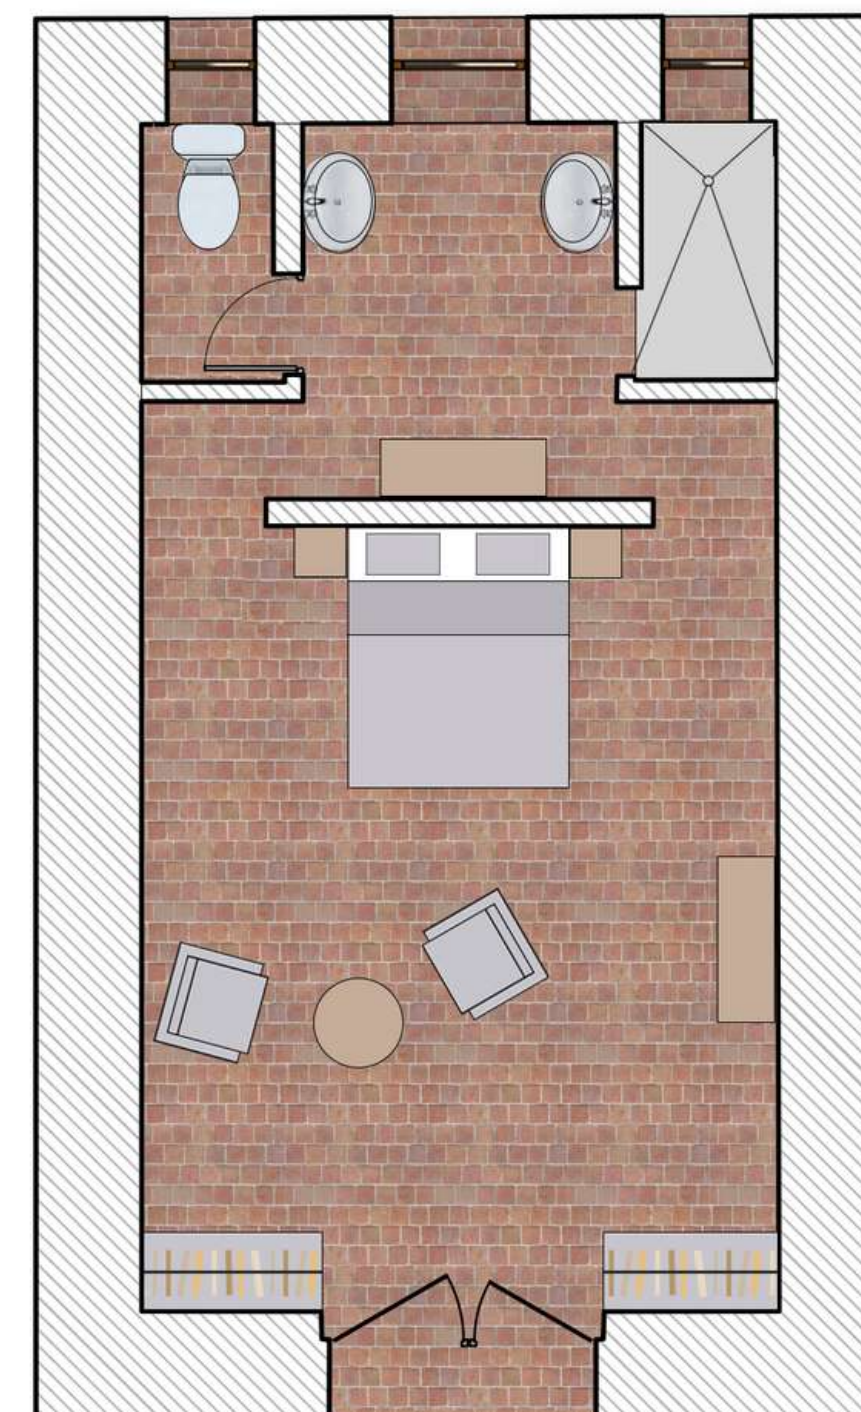

# Tozza Premium Room

DOMAINE DE MURTOLI

Fully air-conditioned, it offers a kind of "loft" space:

- a sitting area with smart TV, a wood-burning stove and a terrace in the courtyard,
- a sleeping area (200x200 separable bed) open onto the bathroom with walk-in shower and separate toilet.

## TOZZA PREMIUM ROOM

Located on the ground floor by the courtyard side, the premium room TOZZA offers an area of 50 sqm (538 sqft) and will welcome you in the most comfortable and modern atmosphere.